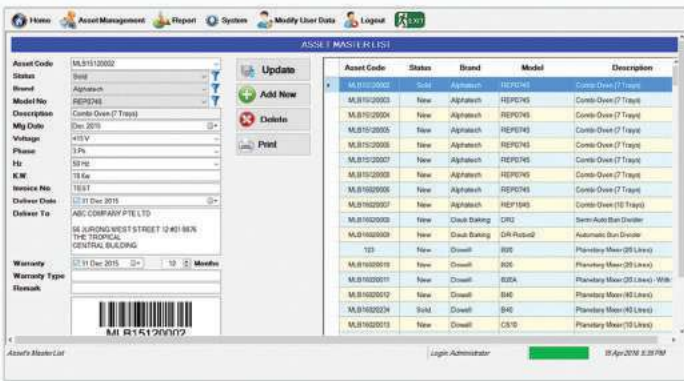

***PESONA AMS is a bespoke system. Features may vary.*

Track
assets by location, status, serial no. and more

Manage
lifecycle of assets from purchase to disposal

Control
assets' disposition & ownership assignments

Protect
investments via warranty and insurance functions

Barcode
assets with the integrated label printing function

Mobile Computer
module allows you to manage assets anywhere

Asset Master List

Selection Settings